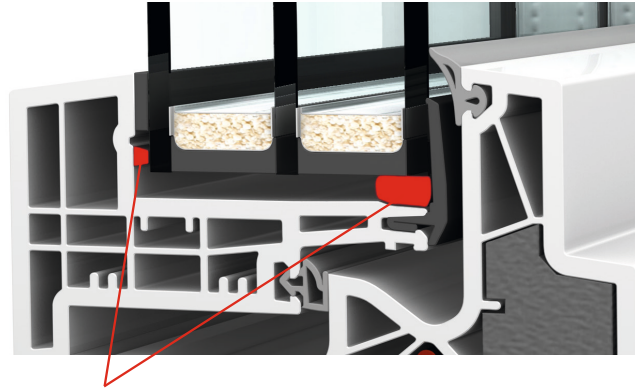

## INNOVATION ALL AROUND

Many window panes are only connected to the frame in very few positions. Internorm uses FIX-O-ROUND technology as standard for a continuous all round fixing. The advantage of this technology lies in the continuous connection of the window frame with the glass pane. This improves stability, thermal insulation and soundproofing, burglary protection and functioning of the window for its entire lifespan.

FIX-O-ROUND technology

The welded sash frame is tensioned from corner to corner.

The glass pane is set into the frame and centred.

The remaining gap between glass and frame is filled with glue all around.

By fitting glass beads or cover beads the glue joint is covered.