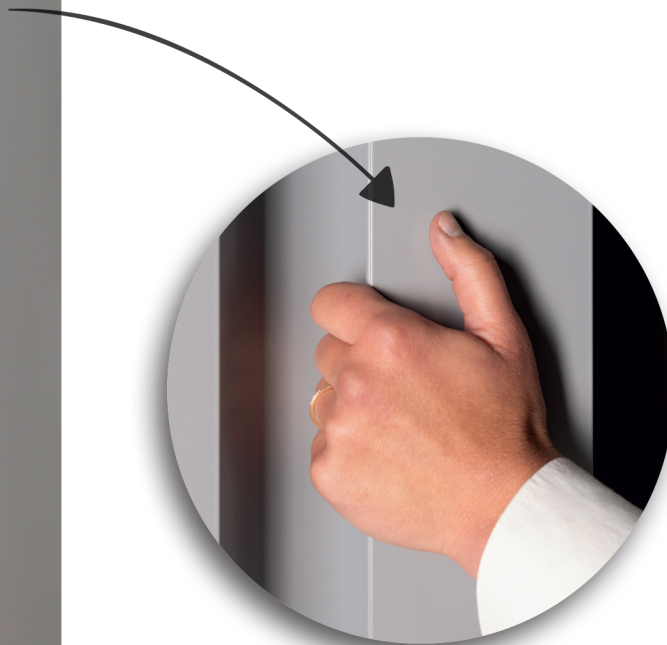

DOOR HANDLES

RECESSED HANDLES

Both attached and flush possible. Only attached version possible with the AT500 and AT520.

SG16
Recessed handle, 430x100
Stainless steel
AT500, AT520, AT530, AT540, HT400, HT410

SG13
Recessed handle, 220x125
Stainless steel
AT500, AT520, AT530, AT540,
HT400, HT410

SG17
Recessed handle,
110x500
Stainless steel, black
AT500, AT520, AT530,
AT540, HT400, HT410

LED lighting optional
with AT530 and AT540

SG18
Recessed handle,
110x1400
Stainless steel
AT500, AT520, AT530,
AT540, HT400, HT410

LED lighting optional-
with AT530 and AT540

GSIV
Integrated recessed handle

GS140
406x59

GS101
1000x59

GS102
1200x59

GS103
1400x59