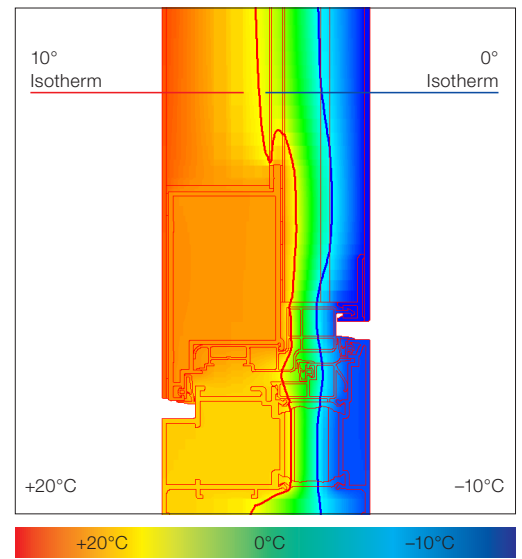

ALUMINIUM ENTRANCE DOOR AT 305

Sections

Isotherm

Door models

Online door designer

Internorm Window UK

Unit D, Colindale Business Park
2-10 Carlisle Road, NW9 0HN, London
Tel.: +44 (0) 208 205 9991

Email: office@internorm.co.uk