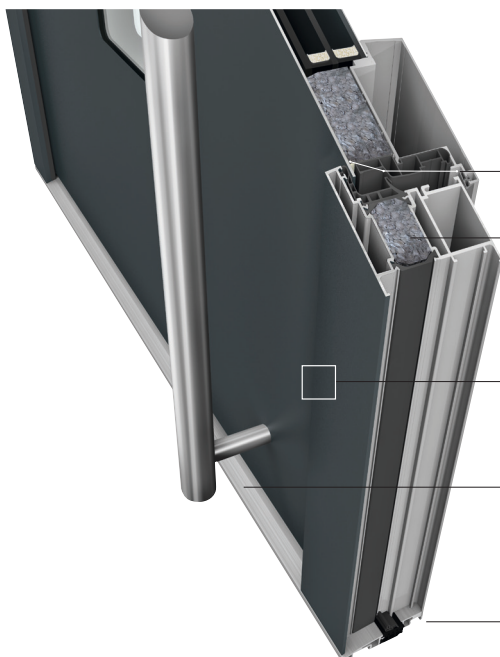

AT 305 ALUMINIUM ENTRANCE DOOR

AT305 PROFILED OUTSIDE AND INSIDE

Outside view

Inside view

Thermal insulation
(in W/m^2K)

U_D as low as 0.98

Sound reduction
(in dB)

up to 39

Security

up to RC 2

Design style

home pure

home soft

ambiente

Characteristics

- Concealed door hinges (optional)

3 gasket levels

3-chamber frame profile and foam insulation core for very high thermal insulation

Profiled design inside and outside

Low threshold thermally broken

Construction depth 93 mm

ALUMINIUM ENTRANCE DOOR AT 305