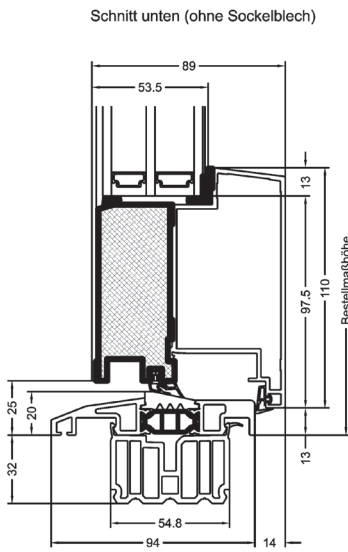

3 gasket levels

3-chamber frame profile and foam insulation core for very high thermal insulation

Profiled design inside and outside

Low threshold thermally broken

Construction depth 93 mm

ALUMINIUM ENTRANCE DOOR AT 305

Sections

Isotherm

Door models

AT305-17-033

AT305-17-034

AT305-17-035

AT305-17-001

AT305-17-015