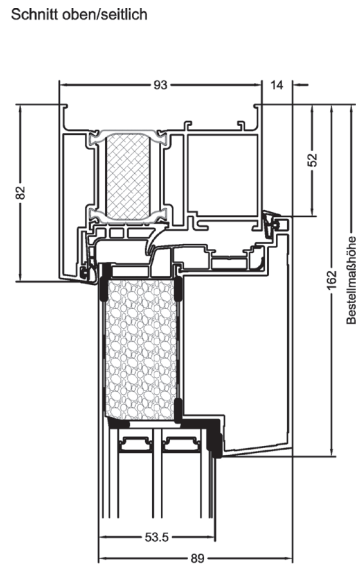

3 gasket levels

3-chamber frame profile and foam insulation core for very high thermal insulation

Profiled design inside and outside

Low threshold thermally broken

Construction depth 93 mm

ALUMINIUM ENTRANCE DOOR AT 305

Sections

Isotherm

Door models

AT305-17-033

AT305-17-034

AT305-17-035

AT305-17-001

AT305-17-015